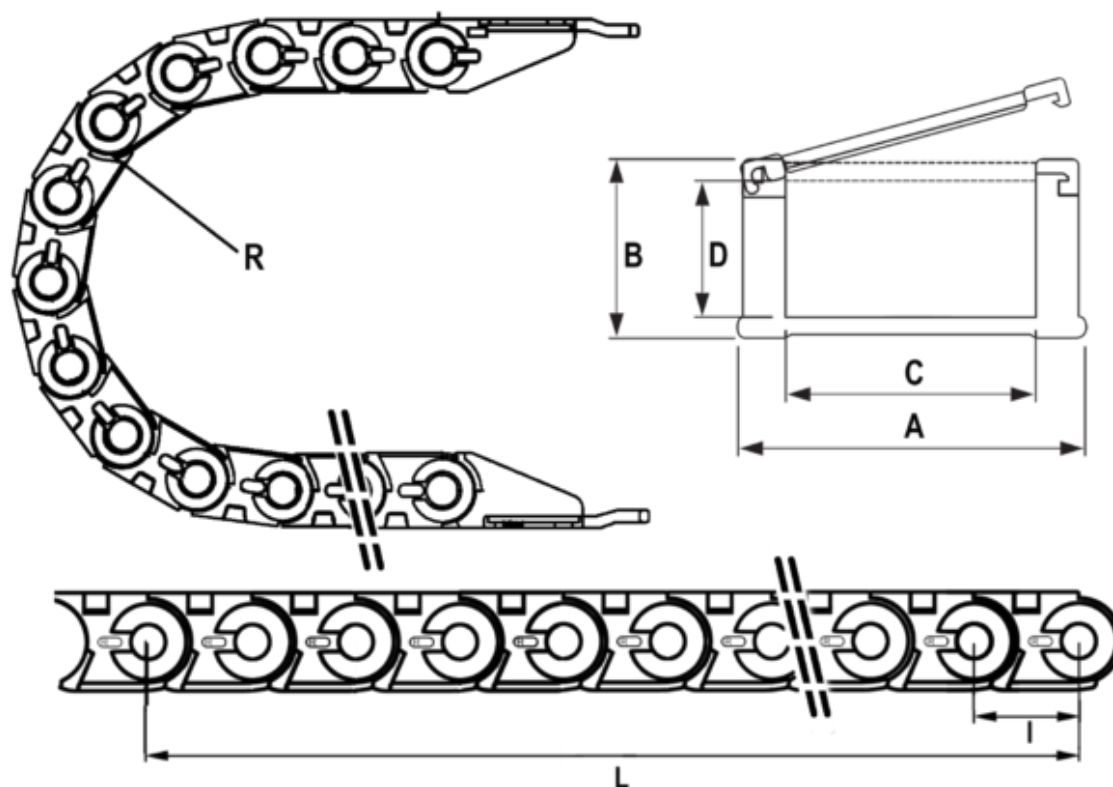

Data Sheet

Article number: 18CPS02015R048
Description: Cable chain, CPS MINI
Type CPS020.15.R48-1000L (50 LK)

Measures

Full length	= 1000mm
Inside Height	= 14.5
Inside Width	= 15
Link Length(Pitch)	= 20
Outside Height	= 20
Outside Width	= 24
Radius	= 048